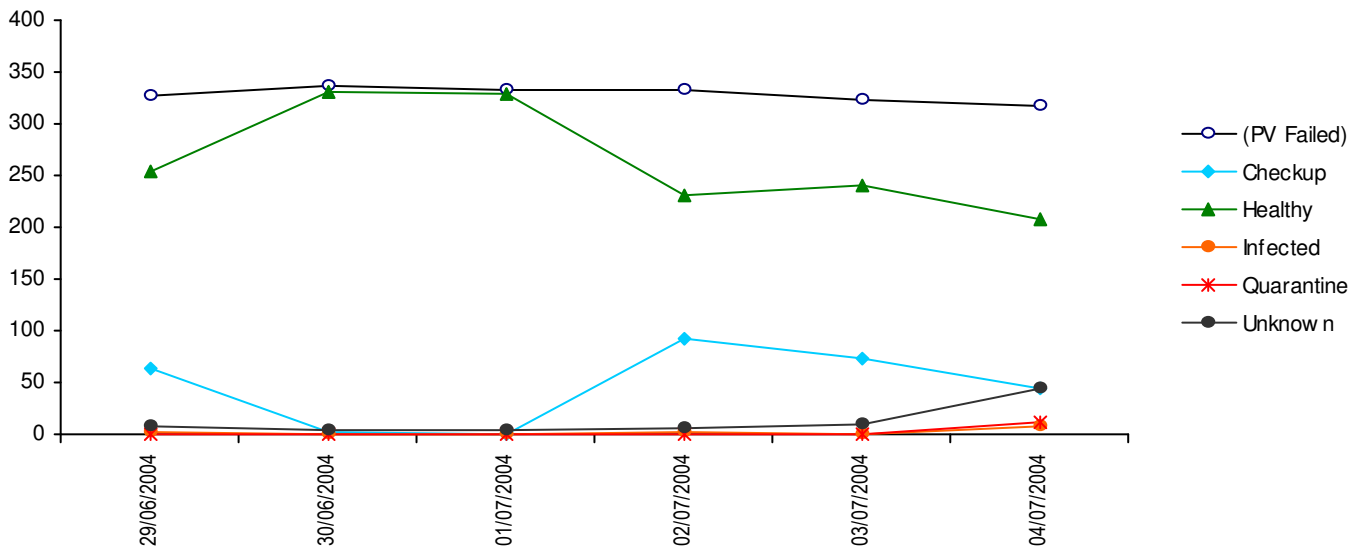

Based on data from Passed Authentications & Failed Attempts between 29/06/2004 to 04/07/2004

Current Posture Distribution Across Endpoints

Current Posture	Endpoints	Percentage
Healthy	11	37.93%
Unknown	6	20.69%
Checkup	6	20.69%
(PV Failed)	3	10.34%
Quarantine	2	6.90%
Infected	1	3.45%
Total No Endpoints:	29	

Uses most recent System Posture Token for each endpoint.

Posture Distribution Across All Sessions

Posture	Authens	Percentage
(PV Failed)	1968	49.99%
Healthy	1592	40.44%
Checkup	277	7.04%
Unknown	76	1.93%
Quarantine	12	0.30%
Infected	12	0.30%
Total No Authens:	3937	

Historical Posture Distribution Across All Sessions

"PV Failed" indicates Posture Validation failures.