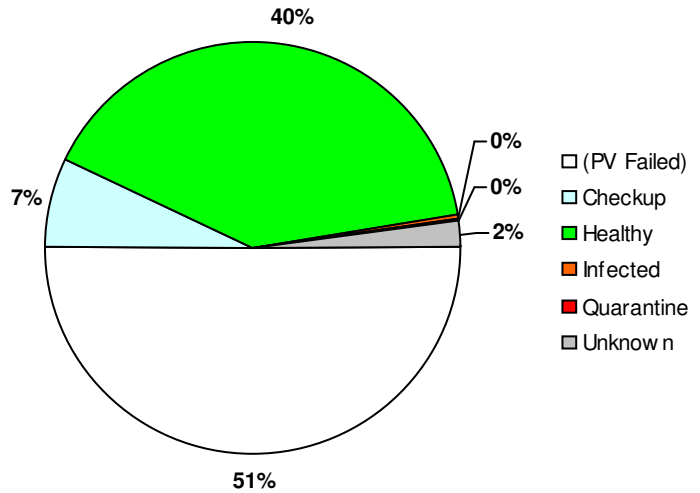

Based on data from Passed Authentications & Failed Attempts between 29/06/2004 to 04/07/2004

Current Posture Distribution Across Endpoints

Current Posture	Endpoints	Percentage
Healthy	11	37.93%
Unknown	6	20.69%
Checkup	6	20.69%
(PV Failed)	3	10.34%
Quarantine	2	6.90%
Infected	1	3.45%
Total No Endpoints:	29	

Uses most recent System Posture Token for each endpoint.

Posture Distribution Across All Sessions

Posture	Authens	Percentage
(PV Failed)	1968	49.99%
Healthy	1592	40.44%
Checkup	277	7.04%
Unknown	76	1.93%
Quarantine	12	0.30%
Infected	12	0.30%
Total No Authens:	3937	

Historical Posture Distribution Across All Sessions

"PV Failed" indicates Posture Validation failures.