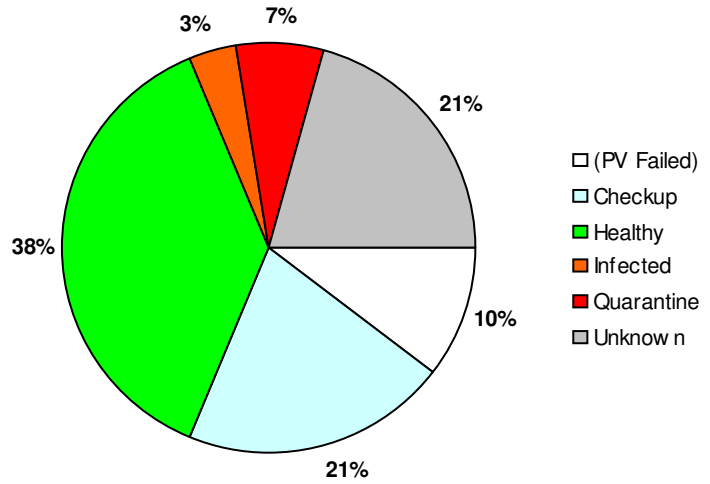

Based on data from Passed Authentications & Failed Attempts between 29/06/2004 to 04/07/2004

Current Posture Distribution Across Endpoints

Current Posture	Endpoints	Percentage
Healthy	11	37.93%
Unknown	6	20.69%
Checkup	6	20.69%
(PV Failed)	3	10.34%
Quarantine	2	6.90%
Infected	1	3.45%
Total No Endpoints:	29	

Uses most recent System Posture Token for each endpoint.

Posture Distribution Across All Sessions

Posture	Authens	Percentage
(PV Failed)	1968	49.99%
Healthy	1592	40.44%
Checkup	277	7.04%
Unknown	76	1.93%
Quarantine	12	0.30%
Infected	12	0.30%
Total No Authens:	3937	

Historical Posture Distribution Across All Sessions

"PV Failed" indicates Posture Validation failures.