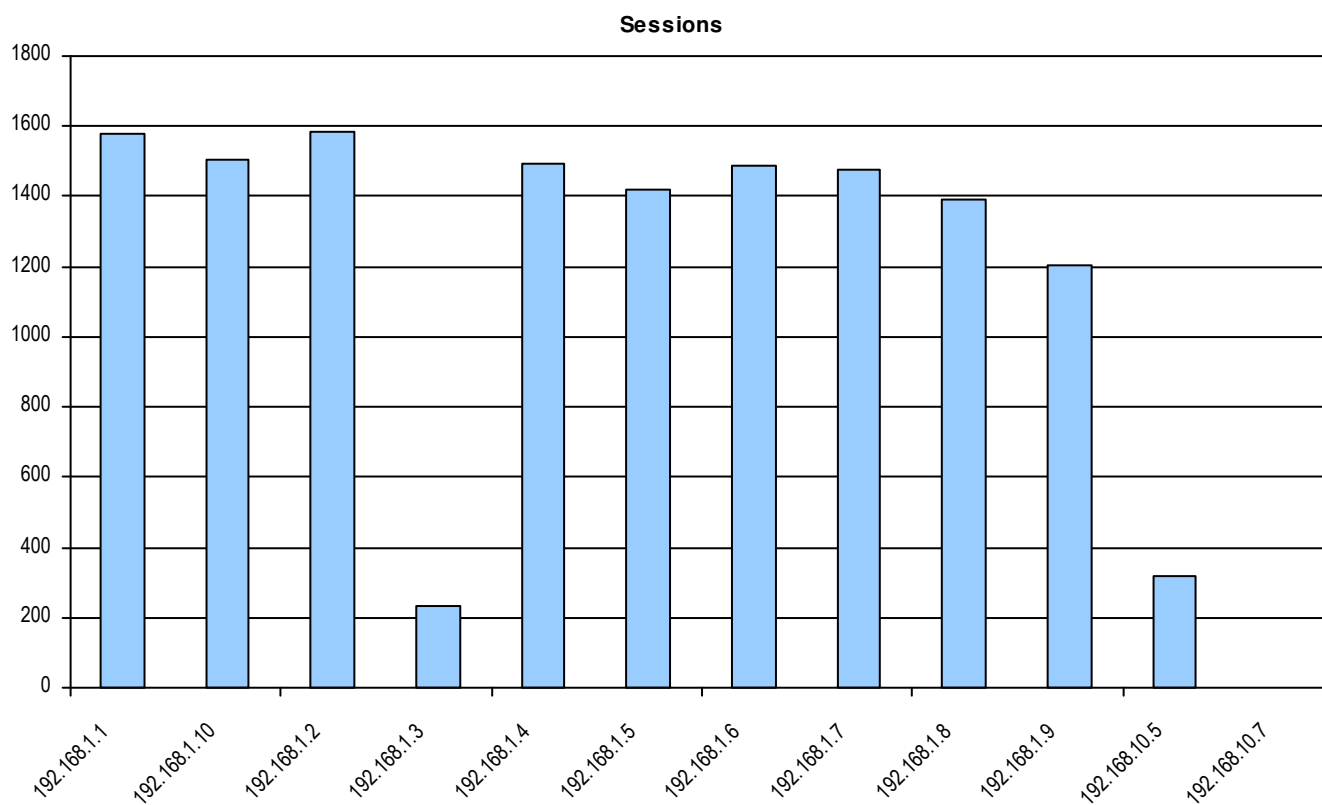

# Device Usage Summary - RADIUS

There were 13687 Sessions between 25/01/2004 and 03/02/2004

Graphs display first 40 Devices only

Device IP Address	Sessions	%	Throughput (Mb)	%	Duration (Hours)	%
192.168.10.7	2	0			1.06	1
192.168.10.5	317	2			8.72	6
192.168.1.9	1,204	9	9	3	7.34	5
192.168.1.8	1,389	10	93	33	17.39	12
192.168.1.7	1,476	11	16	6	6.64	4
192.168.1.6	1,489	11	26	9	6.48	4
192.168.1.5	1,420	10	14	5	12.69	8
192.168.1.4	1,491	11	24	9	19.45	13
192.168.1.3	232	2	4	1	0.83	1
192.168.1.2	1,582	12	39	14	22.82	15
192.168.1.10	1,507	11	22	8	35.07	23
192.168.1.1	1,578	12	32	12	11.33	8
<b>Totals:</b>	<b>13,687</b>		<b>279</b>		<b>149.82</b>	

There were 13687 Sessions between 25/01/2004 and 03/02/2004

Graphs display first 40 Devices only